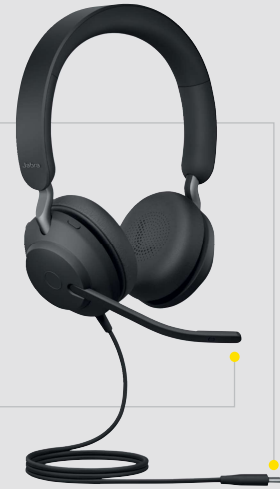

Future-proof tech that gets better with age

Upgradeable platform that will add even more value to your investment with future firmware upgrades through Jabra Xpress.

HOW TO START

1. Plug the Jabra Evolve2 40 into either a USB A or USB C port on your computer (depending on the USB variant of the headset).

2. Position the microphone near your mouth.

HOW TO USE

	FEATURES	BENEFITS
Connectivity	USB-A or USB-C connectivity Certifications	Plug-and-play connectivity to your computer or mobile device via USB-A or USB-C Leading UC vendors*
Audio	Microphone Noise-isolating design Software integration Speakers	3-microphone technology for outstanding call performance Instant noise isolation for improved focus in noisy surroundings Additional features available via Jabra Xpress and Jabra Direct Powerful 40mm speakers deliver richer sound for a more immersive audio experience
Ease of use	Busylight Boom arm mute and answer call Call management	360° busylight on both earcups is visible from all angles, acting as a do-not-disturb sign and protecting your focus Move boom arm up to mute or down to unmute or answer call Answer/reject calls; increase/decrease speaker volume; mute
Variants	UC and MS variants Wearing styles	Choose from UC or MS Teams variants Available in stereo and mono variants
Compatibility	Leading UC vendors*	