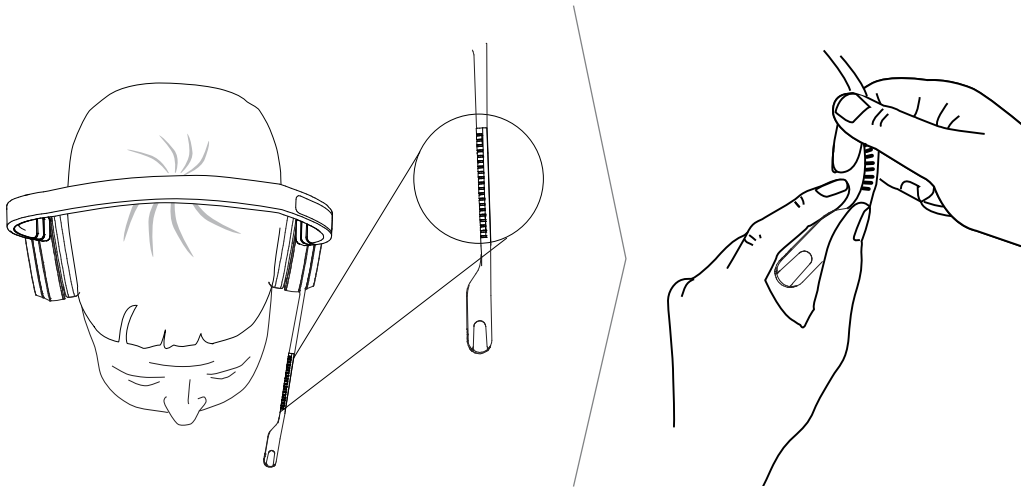

The Jabra Evolve 65 can be worn on the left or right by flipping the microphone to the other side (270° limit).

3.2 Adjust the headband

Adjust the headband to find the most comfortable fit.

3.3 Position the microphone

It is recommended to position the microphone close to your mouth (0.5 inches).

The microphone is bendable for personal preference.

3.4 Storing the microphone

When listening to music or outdoors, the microphone can be magnetically stored in the headband groove.