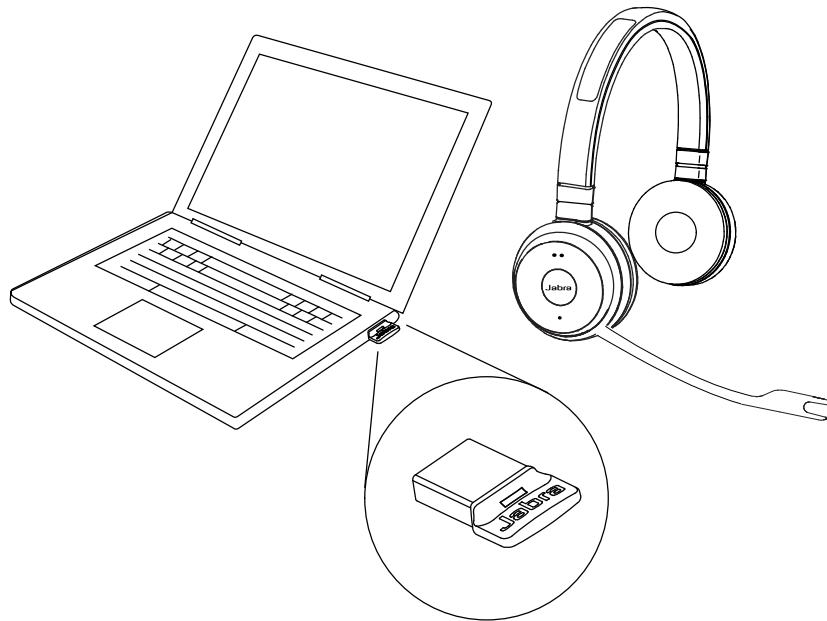

4. How to charge the battery

The headset battery will charge when connected to a PC using a USB cable, or when using any USB charger supplied with your mobile device.

The headset can still be used for calls while charging using a USB cable connected to a PC.

It takes approx. 3 hours to charge the battery.

5. How to connect

5.1 Connect to PC (using jabra Link 370)

1. Ensure the headset is switched on.
2. Plug the Jabra Link 370 dongle into a USB port on your PC. The headset and Jabra Link 370 are already pre-connected.