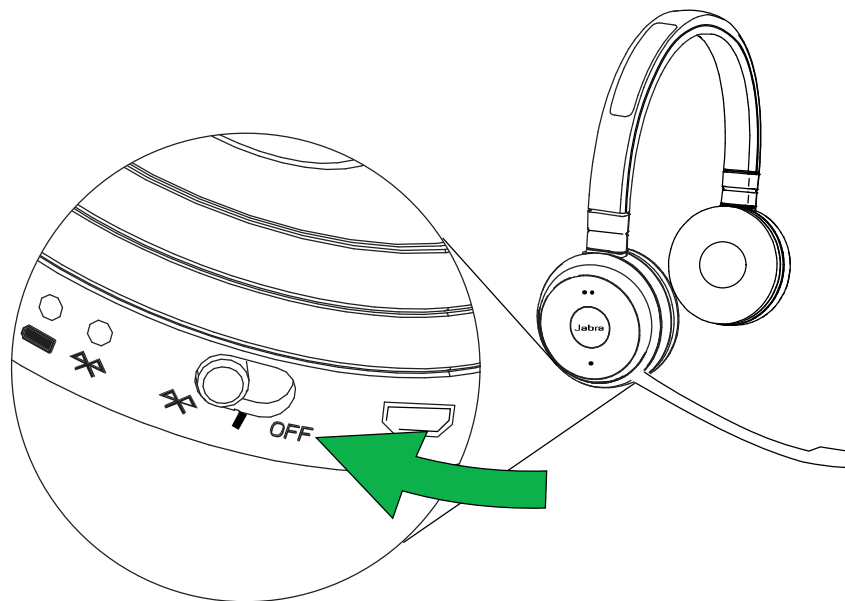

It is recommended to position the microphone close to your mouth (0.5 inches).

The microphone is bendable for personal preference.

3.4 Storing the microphone

When listening to music or outdoors, the microphone can be magnetically stored in the headband groove.

It takes approx. 3 hours to charge the battery.

5. How to connect

5.1 Connect to PC (using jabra Link 370)

1. Ensure the headset is switched on.
2. Plug the Jabra Link 370 dongle into a USB port on your PC. The headset and Jabra Link 370 are already pre-connected.

5.2 Connect to mobile device (using Bluetooth)

1. Wear the headset.
2. Hold (3 secs) the **On/off/connect** switch in the connect position until you hear the voice guided instructions. The Bluetooth indicator will flash blue.
3. Follow the voice guided instructions to connect.