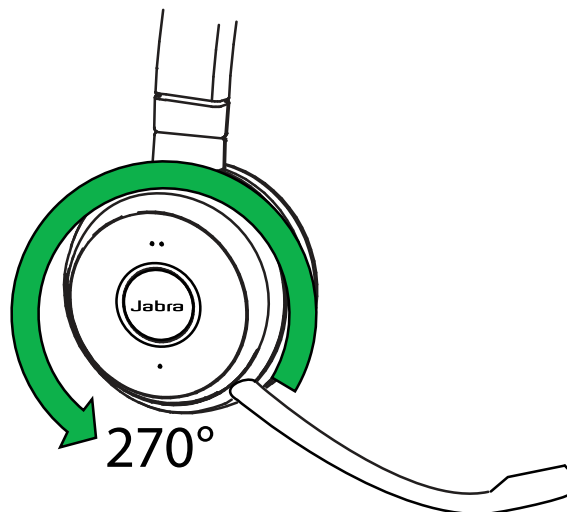

2. Jabra Evolve 65 overview

2.1 Stereo variant

2.2 Mono variant

2.3 Included accessories (stereo and mono)

Carry pouch

USB cable

3. How to wear

3.1 Left or right wearing style

The Jabra Evolve 65 can be worn on the left or right by flipping the microphone to the other side (270° limit).

3.2 Adjust the headband

Adjust the headband to find the most comfortable fit.

3.3 Position the microphone

It is recommended to position the microphone close to your mouth (0.5 inches).

The microphone is bendable for personal preference.

3.4 Storing the microphone

When listening to music or outdoors, the microphone can be magnetically stored in the headband groove.