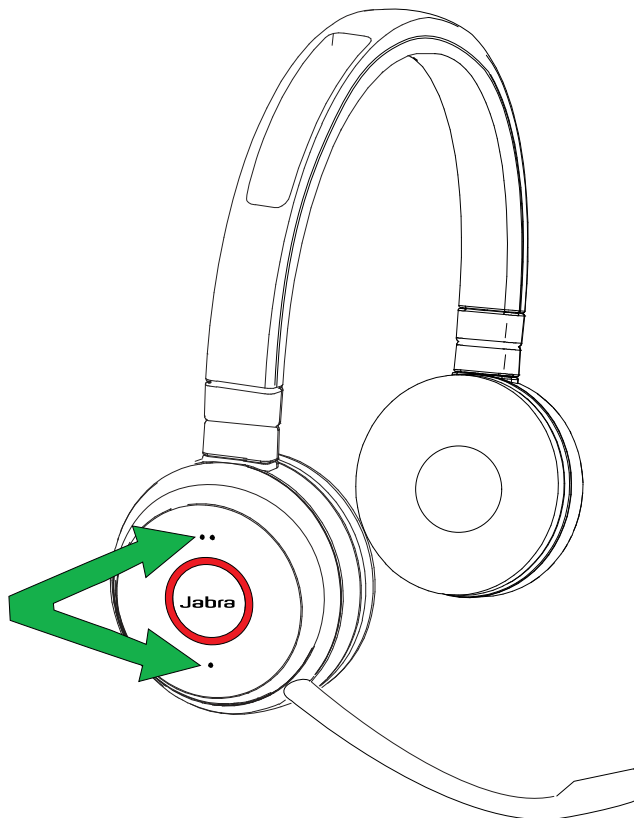

6.3 Busylight

The busylight indicator on the headset can be turned on to let others know that you are busy.

MANUALLY TURN BUSYLIGHT ON/OFF

To manually turn the busylight on/off, tap both the **Volume up** and **Volume down** buttons at the same time.

ENABLE/DISABLE BUSYLIGHT FUNCTION

To enable/disable the busylight function, press and hold (3 secs) both the **Volume up** and **Volume down** buttons at the same time.

7. Support

7.1 FAQ

View the FAQs on [Jabra.com/evolve65](https://www.jabra.com/evolve65)