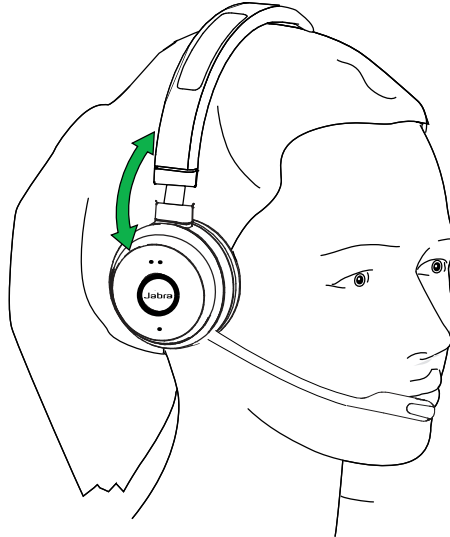

1. Welcome

Thank you for using the Jabra Evolve 65. We hope you will enjoy it!

Jabra Evolve 65 features

- Connects to PC via Jabra Link 370 bluetooth adapter or USB cable
- Connects to mobile devices via Bluetooth
- Integrated busylight
- Discreet microphone boom-arm that integrates into the headband when not on calls
- Superior music and voice capabilities
- Hi-Fi Sound

2. Jabra Evolve 65 overview

2.1 Stereo variant

2.2 Mono variant

2.3 Included accessories (stereo and mono)

Carry pouch

USB cable

3. How to wear

3.1 Left or right wearing style

The Jabra Evolve 65 can be worn on the left or right by flipping the microphone to the other side (270° limit).

3.2 Adjust the headband

Adjust the headband to find the most comfortable fit.

3.3 Position the microphone