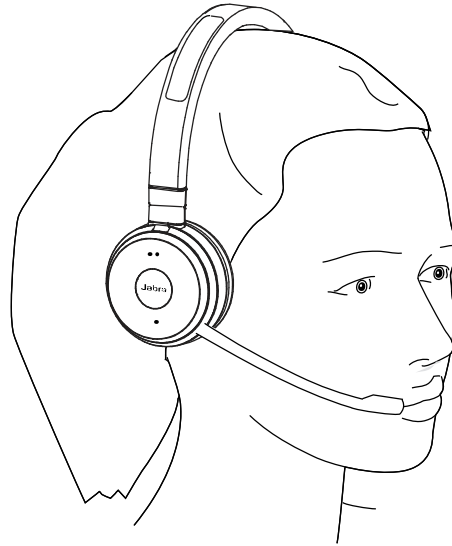

1. Welcome

Thank you for using the Jabra Evolve 65. We hope you will enjoy it!

Jabra Evolve 65 features

- Connects to PC via Jabra Link 370 bluetooth adapter or USB cable
- Connects to mobile devices via Bluetooth
- Integrated busylight
- Discreet microphone boom-arm that integrates into the headband when not on calls
- Superior music and voice capabilities
- Hi-Fi Sound

2. Jabra Evolve 65 overview

2.1 Stereo variant

2.2 Mono variant

2.3 Included accessories (stereo and mono)

Carry pouch

USB cable

3. How to wear

3.1 Left or right wearing style

The Jabra Evolve 65 can be worn on the left or right by flipping the microphone to the other side (270° limit).

3.2 Adjust the headband

Adjust the headband to find the most comfortable fit.

3.3 Position the microphone