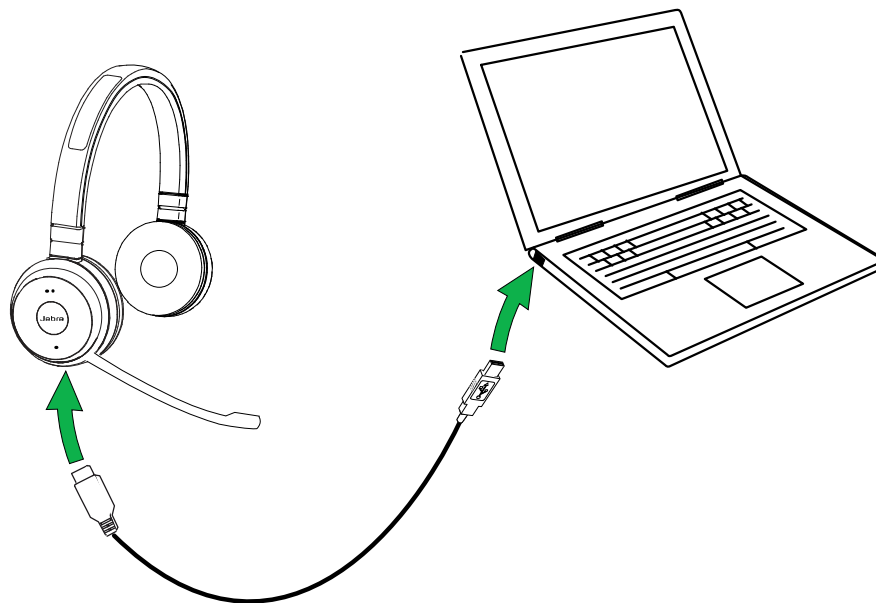

4. How to charge the battery

The headset battery will charge when connected to a PC using a USB cable, or when using any USB charger supplied with your mobile device.

The headset can still be used for calls while charging using a USB cable connected to a PC.

It takes approx. 3 hours to charge the battery.