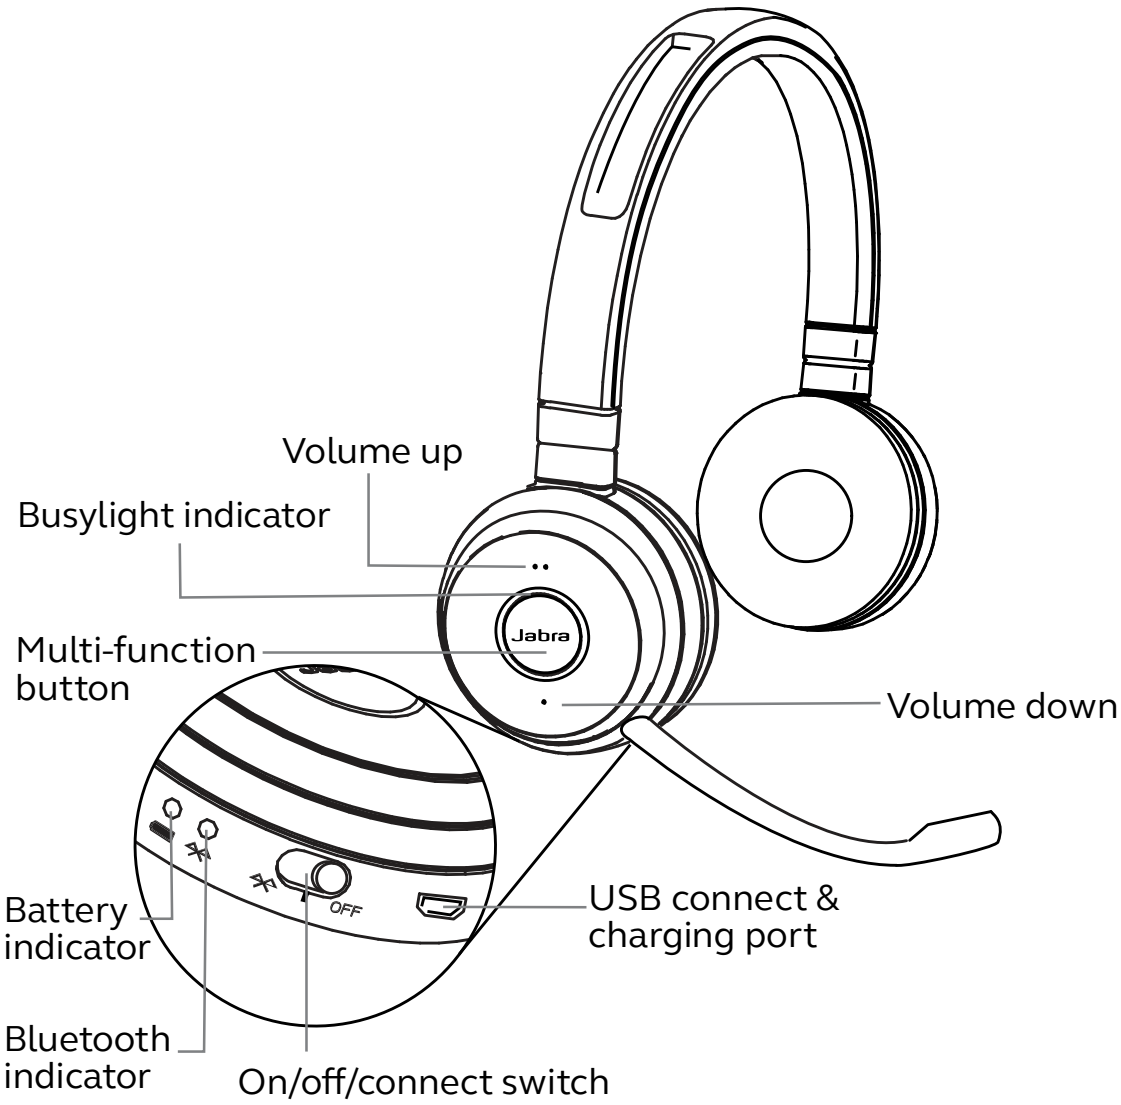

6. How to use