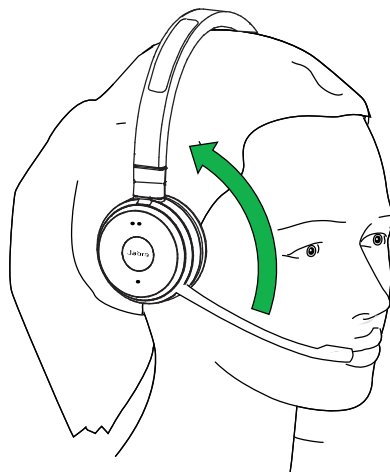

The Jabra Evolve 65 can be worn on the left or right by flipping the microphone to the other side (270° limit).

3.2 Adjust the headband

Adjust the headband to find the most comfortable fit.

3.3 Position the microphone

It is recommended to position the microphone close to your mouth (0.5 inches).

The microphone is bendable for personal preference.

3.4 Storing the microphone

When listening to music or outdoors, the microphone can be magnetically stored in the headband groove.