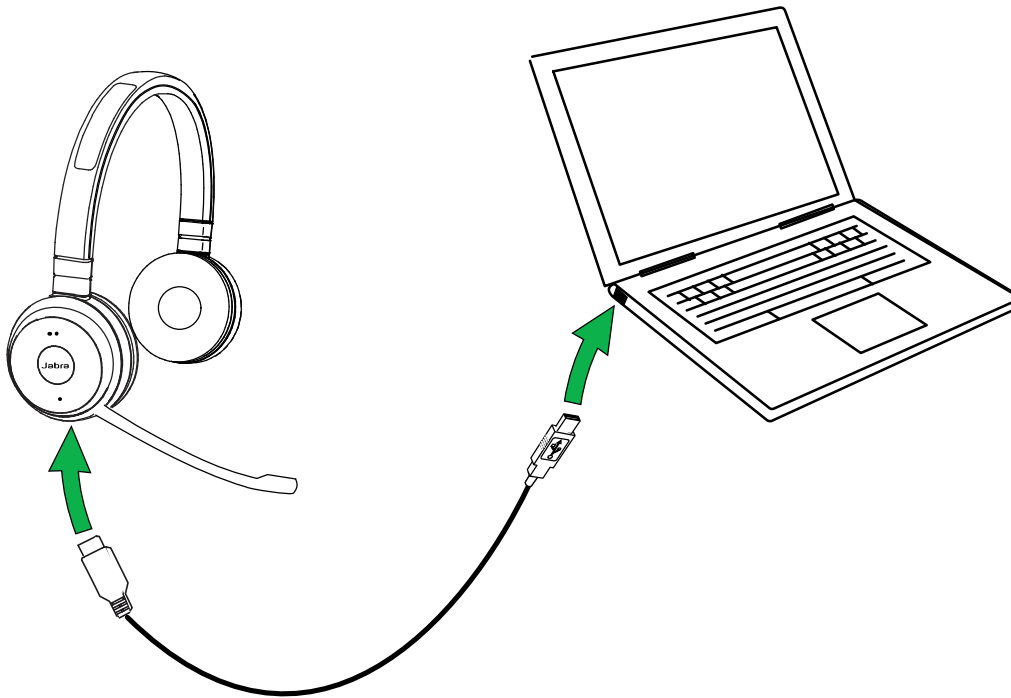

5.3 Connect to PC (using USB cable)

---

1. Ensure the headset is switched on.
2. Plug the headset into a USB port on your PC using the supplied USB cable.