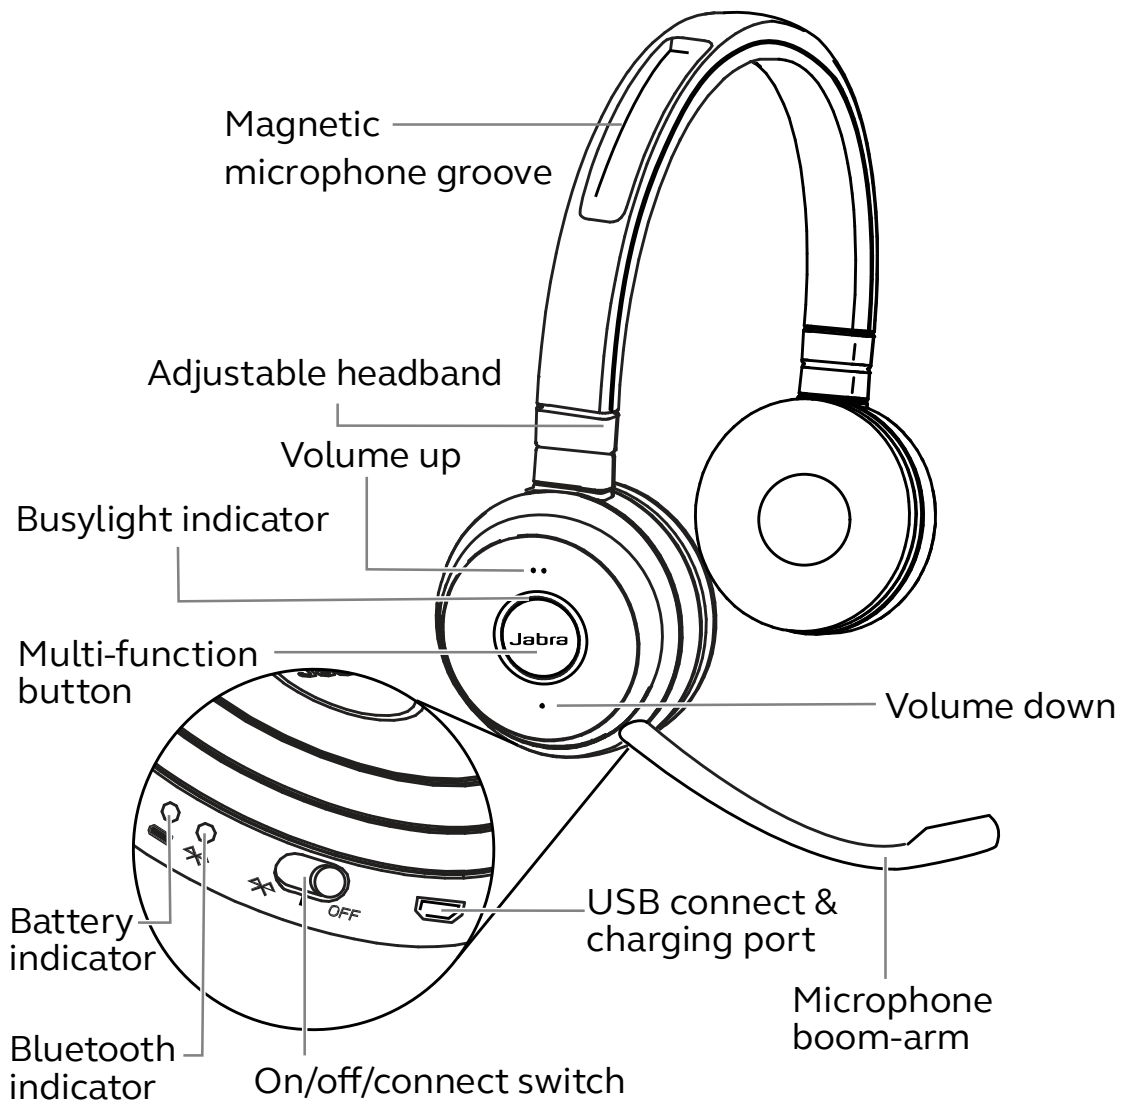

2. Jabra Evolve 65 overview

2.1 Stereo variant